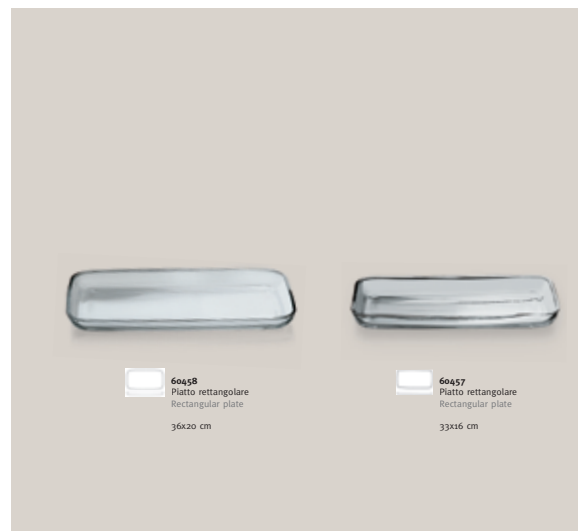

60458
Piatto rettangolare
Rectangular plate
36x20 cm

60457
Piatto rettangolare
Rectangular plate
33x16 cm