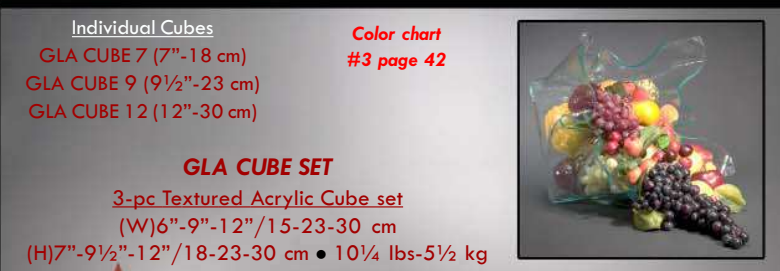

Cubes sold as a SET or INDIVIDUALLY

Acrylic Mirror Cube Set

- Individual Cubes
 M CUBE 8 (8"-20 cm)
 M CUBE 10 (10"-25 cm)
 M CUBE 12 (12"-30 cm)

M CUBE SET
 Three-piece Acrylic Mirror Cube Set
 (H)8"-10"-12"/20-25-30 cm • 15 lbs-8 kg

- Individual Cubes
 TT CUBE 8 (8"-20 cm)
 TT CUBE 10 (10"-25 cm)
 TT CUBE 12 (12"-30 cm)

Color chart
 #1 page 42

TT CUBE SET
 Three-piece Textured Laminate Cube set
 (H)8"-10"-12"/20-25-30 cm • 5 lbs-2½ kg

- Individual Cubes
 GLA CUBE 7 (7"-18 cm)
 GLA CUBE 9 (9½"-23 cm)
 GLA CUBE 12 (12"-30 cm)
- Color chart**
 #3 page 42
- GLA CUBE SET**
 3-pc Textured Acrylic Cube set
 (W)6"-9"-12"/15-23-30 cm
 (H)7"-9½"-12"/18-23-30 cm • 10¼ lbs-5½ kg